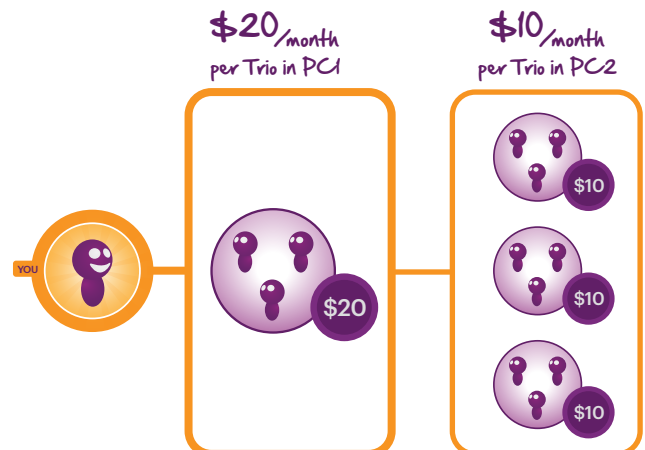

### Personal Connection 2 (PC2)

A **PC2** is someone your **PC1** enrolls.

### Network

Your **Network** is made up of your **PC1, PC2** and every one else they enroll.

## There are 2 ways to get paid:

### 1 Trio Pay

You will earn **\$20/month** for each Trio in your **PC1 Level** and once you achieve your first PC1 Trio, you'll earn **\$10/month** for each Trio in your **PC2 Level**.